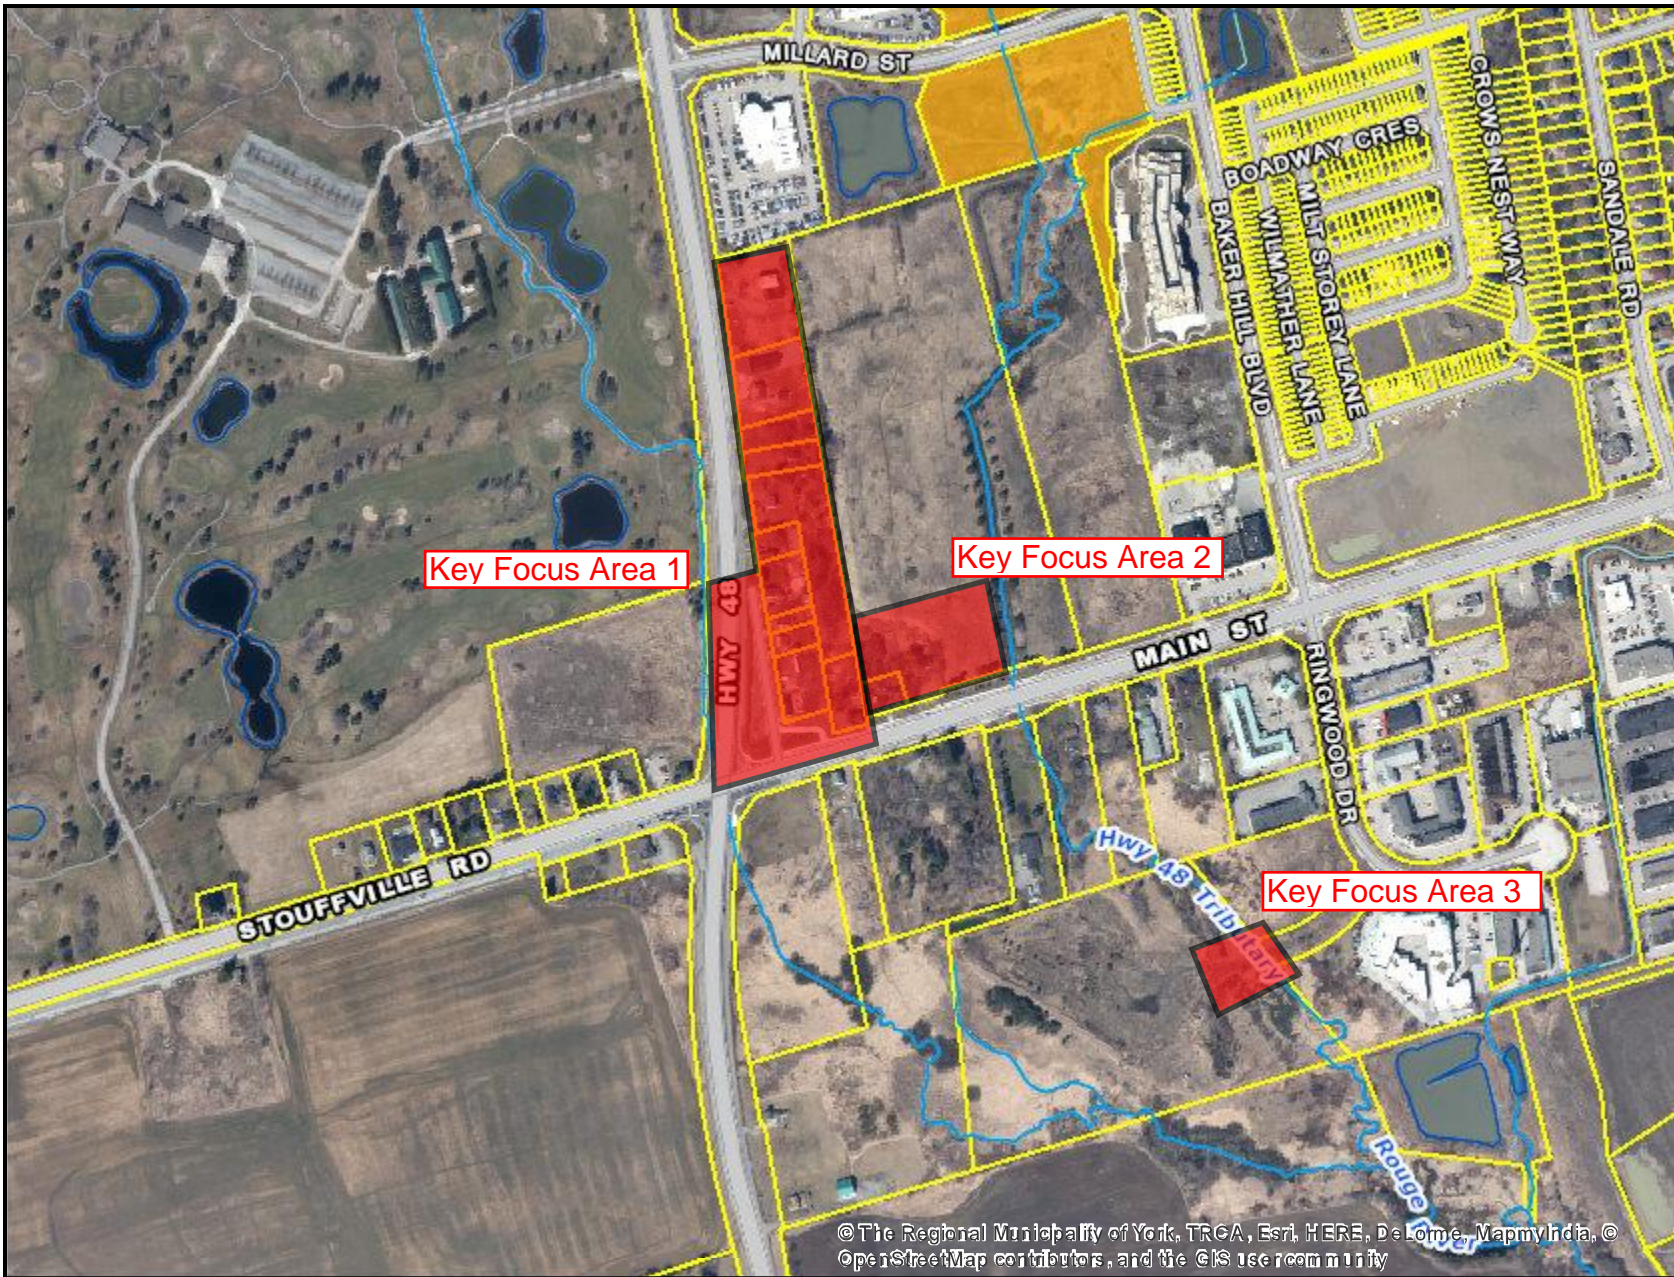

Key Focus Area Map

Schedule F2B

Legend

- Assessment
Parcels - MNR
- Owner / Managed**
- TRCA/TRCA
- TRCA / Other
- OHT / TRCA

© The Regional Municipality of York, TRCA, Esri, HERE, DeLorme, MapmyIndia, ©
OpenStreetMap contributors, and the GIS user community

Disclaimer:
The Data used to create this map was compiled from a variety of sources & dates. The TRCA takes no responsibility for errors or omissions in the data and retains the right to make changes & corrections at anytime without notice. For further information about the data on this map, please contact the TRCA GIS Department (416) 661-6600.
May not be reproduced without permission.
This is not a plan of survey.
Produced by Toronto and Region Conservation Authority under Licence with the Ministry of Natural Resources
Orthophoto - 2011 First Base Solutions
Queen's Printer for Ontario.