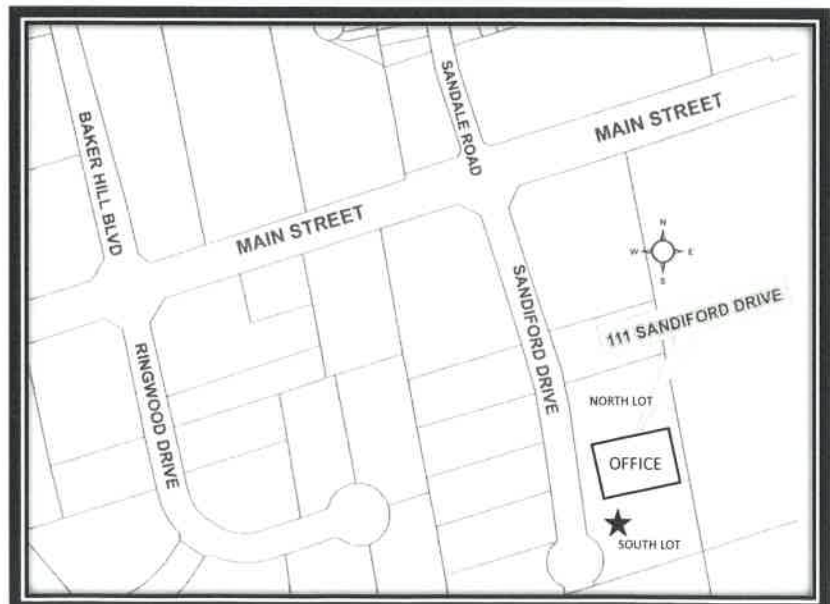

For York Region drop-off depot hours of operation, please visit www.york.ca/waste or call toll free 1-866-665-6752