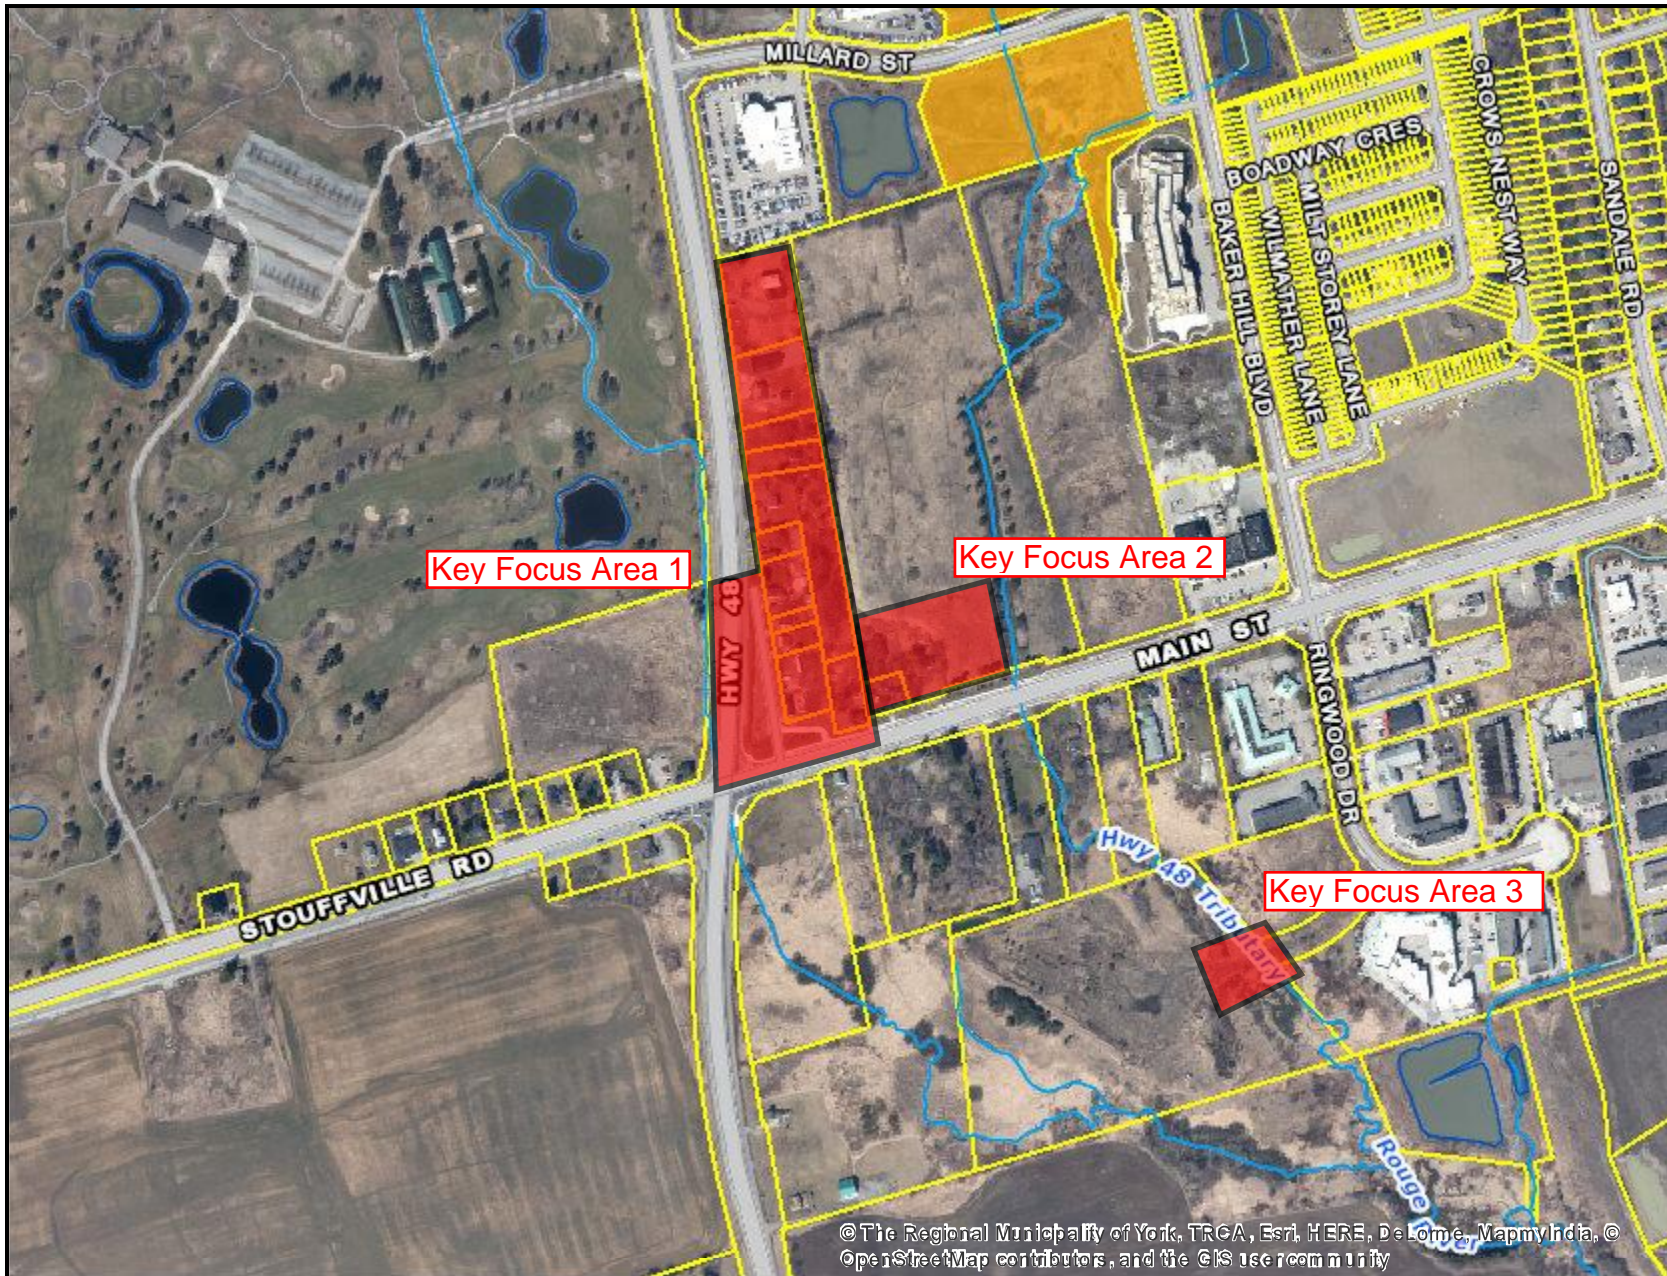

Key Focus Area Map

Schedule F2B

Legend

- Assessment
Parcels - MNR
- Owner / Managed**
- TRCA/TRCA
- TRCA / Other
- OHT / TRCA

© The Regional Municipality of York, TRCA, Esri, HERE, DeLorme, MapmyIndia, ©
OpenStreetMap contributors, and the GIS user community

Disclaimer:
The Data used to create this map was compiled from a variety of sources & dates. The TRCA takes no responsibility for errors or omissions in the data and retains the right to make changes & corrections at anytime without notice. For further information about the data on this map, please contact the TRCA GIS Department (416) 661-6600.
May not be reproduced without permission.
This is not a plan of survey.
Produced by Toronto and Region Conservation Authority under Licence with the Ministry of Natural Resources
Orthophoto - 2011 First Base Solutions
Queen's Printer for Ontario.