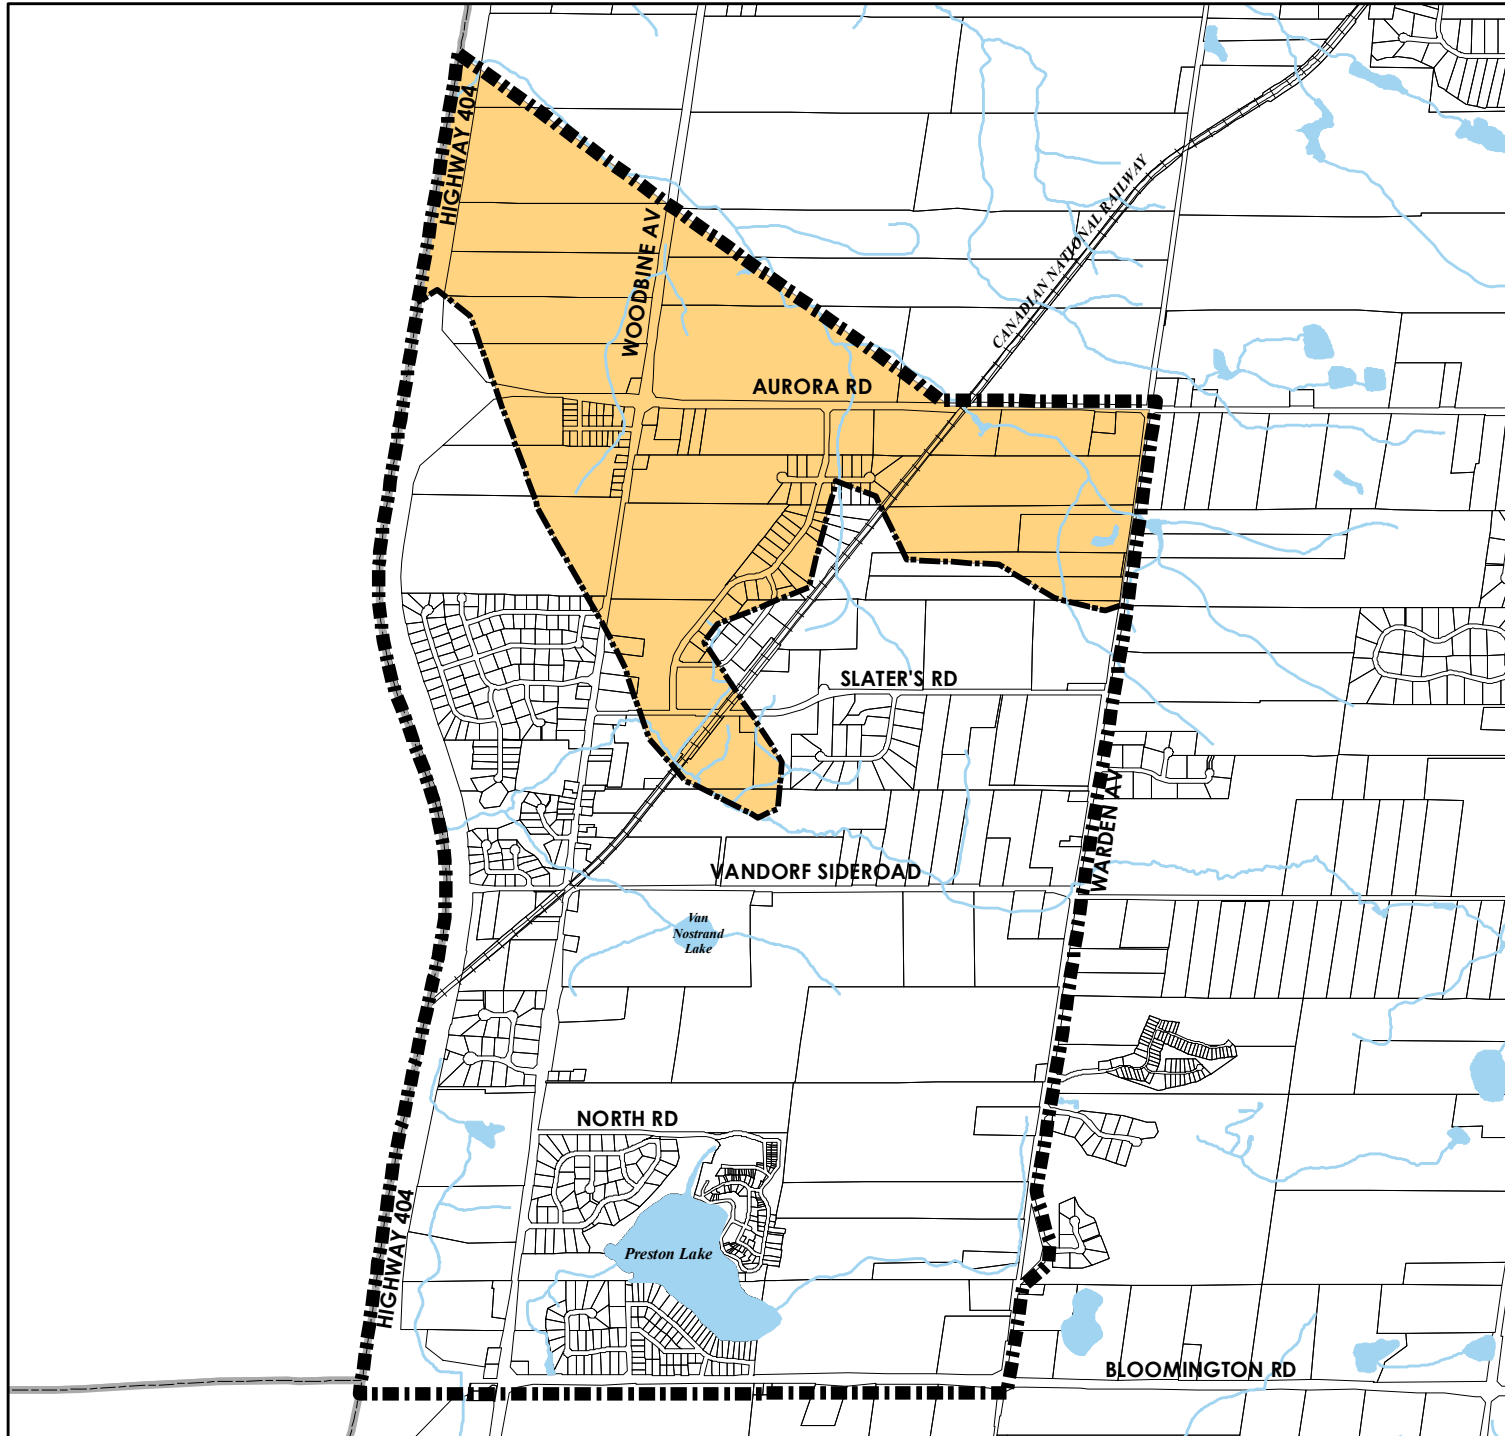

**Schedule "G5"**  
 Vandorf Preston Lake  
 Secondary Plan  
 Oak Ridges Moraine Conservation Plan  
**Wellhead Protection Areas**

**Legend**

-  SECONDARY PLAN BOUNDARY
-  OAK RIDGES MORaine CONSERVATION PLAN BOUNDARY
-  LAKES & WATERCOURSES
-  25 YEAR WELLHEAD PROTECTION ZONE